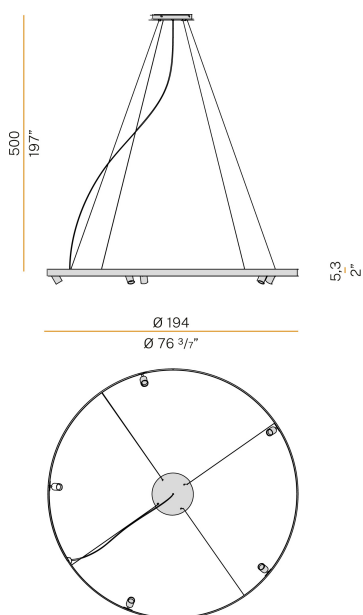

Textured glass screens.

Anti-glare snoots in black thermoplastic material.

5m (196,9") long steel suspension cables.

5m (196,9") long power cable in transparent PVC.

Power canopy with pickled sheet metal ceiling bracket and covering in white, black, bronze, mat brass or titanium polyacrylic paint.

Technical drawing

Polar diagram